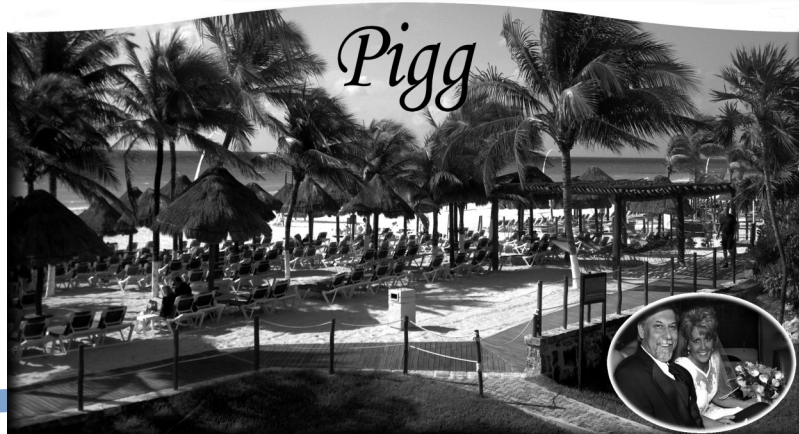

Quality at work

Connecting your business to the etching you need

LASER ETCHING PROCESS

We etch any size surface up to a 4' x 8' section in one piece. We also etch varied sizes made up of 1' squares, such as a puzzle.

Laser etching or laser engraving starts with scanning an image into a computer. Once the image is scanned, it is then formatted for the laser machine. The laser is a 2400-degree beam of light that burns through the surface of most materials, leaving a permanent etching. The laser light beam is only 1/3000th of an inch, so minute detail is achievable. After the image is formatted and loaded into the laser, the machine goes to work. Best etching results will be on India Black Granite.

PORTRAITS

Original photographs of your loved ones can be etched in a different shape of tile like oval, square, rectangle or heart as portraits.

Multiple pictures can be combined to create a truly original work of art. The detail and picture quality in laser engraved headstones is unrivaled by traditional sandblasting, and the ability to create completely custom headstones is making the laser option increasingly popular.

MSV is a US based granite monument wholesaler and distributor servicing Monument Retailers, Funeral Homes and Cemeteries since 2010. The Company is promoted by young and dynamic entrepreneur who has passion in granites monuments craftsmanship. The company headquarters is strategically located in Chattanooga, TN. Our warehouse is located Flintstone, GA.

HAND DIAMOND ETCHING

Our skilled hand etcher can reproduce any pictures or content into stone.

Color etching is not guaranteed. There is no way to put a time frame on any individual color etching's longevity due to the various situations stones encounter.